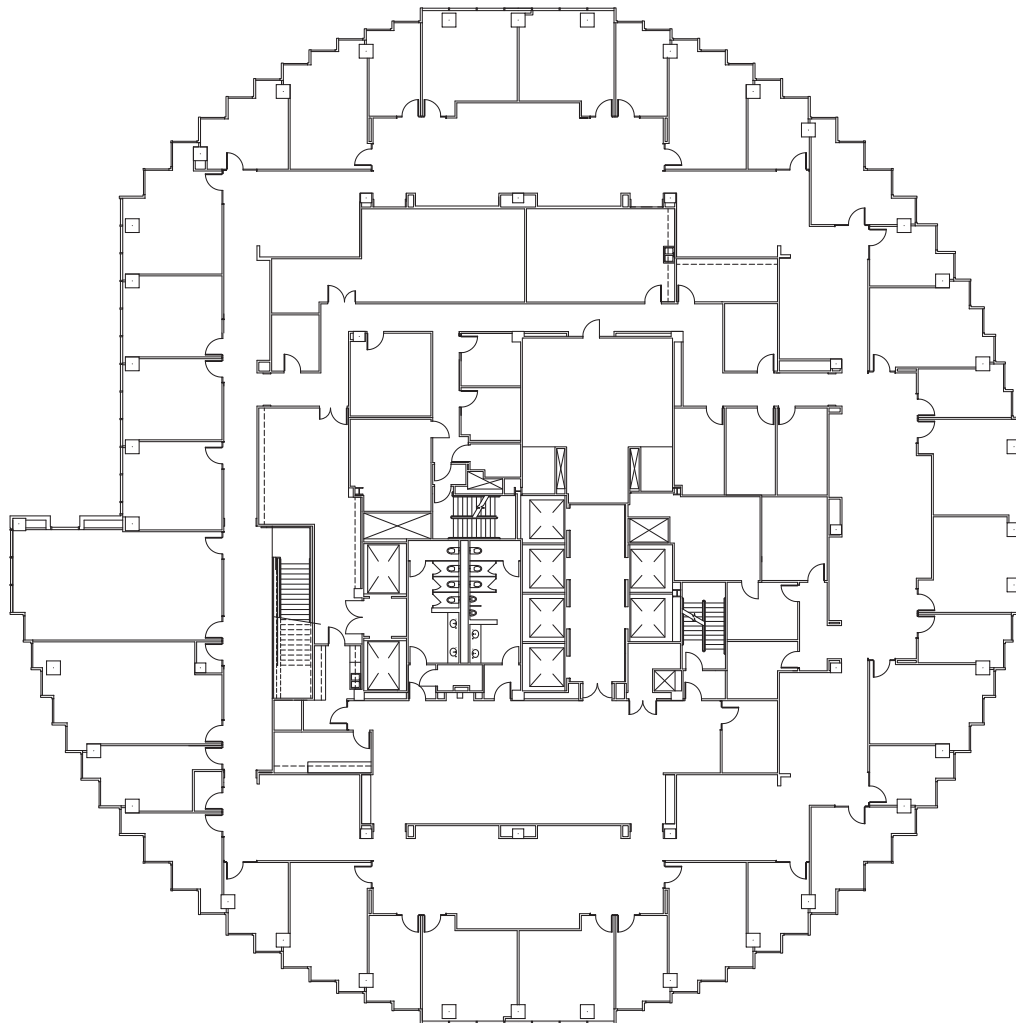

38/FL
24,770 sf

101 CALIFORNIA

As Built Plan

- Pre-built high-end law firm space
- 38 private offices and 7 conference rooms
- Part of a 76,036 contiguous sf block
- Exceptional panoramic views of the Golden Gate Bridge, Bay Bridge, Mt. Tam, Alcatraz and Pacific Ocean
- Available immediately