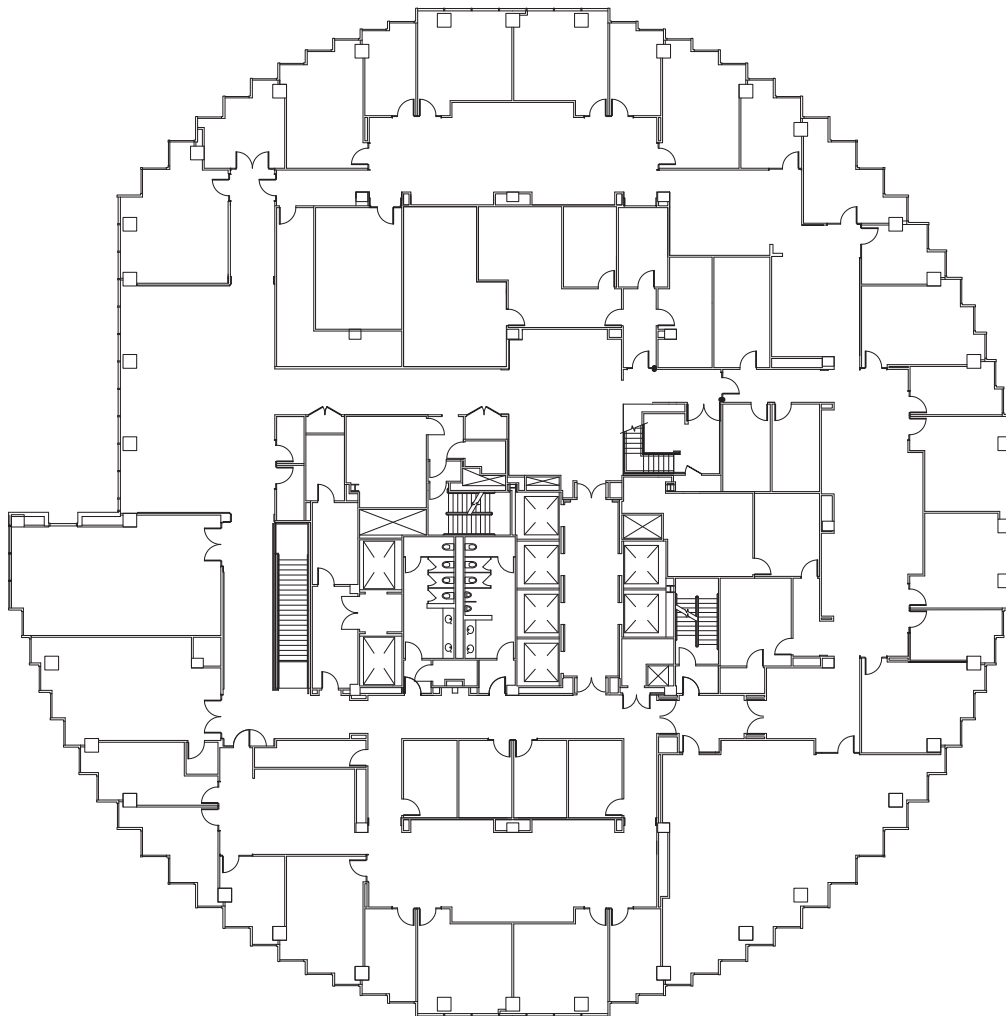

39/FL  
25,633 sf

101 CALIFORNIA

#### As Built Plan

- Pre-built high-end law firm space
- 31 private offices and 7 conference rooms
- Part of a 76,036 contiguous sf block
- Exceptional panoramic views of the Golden Gate Bridge, Bay Bridge, Mt. Tam, Alcatraz and Pacific Ocean
- Available immediately