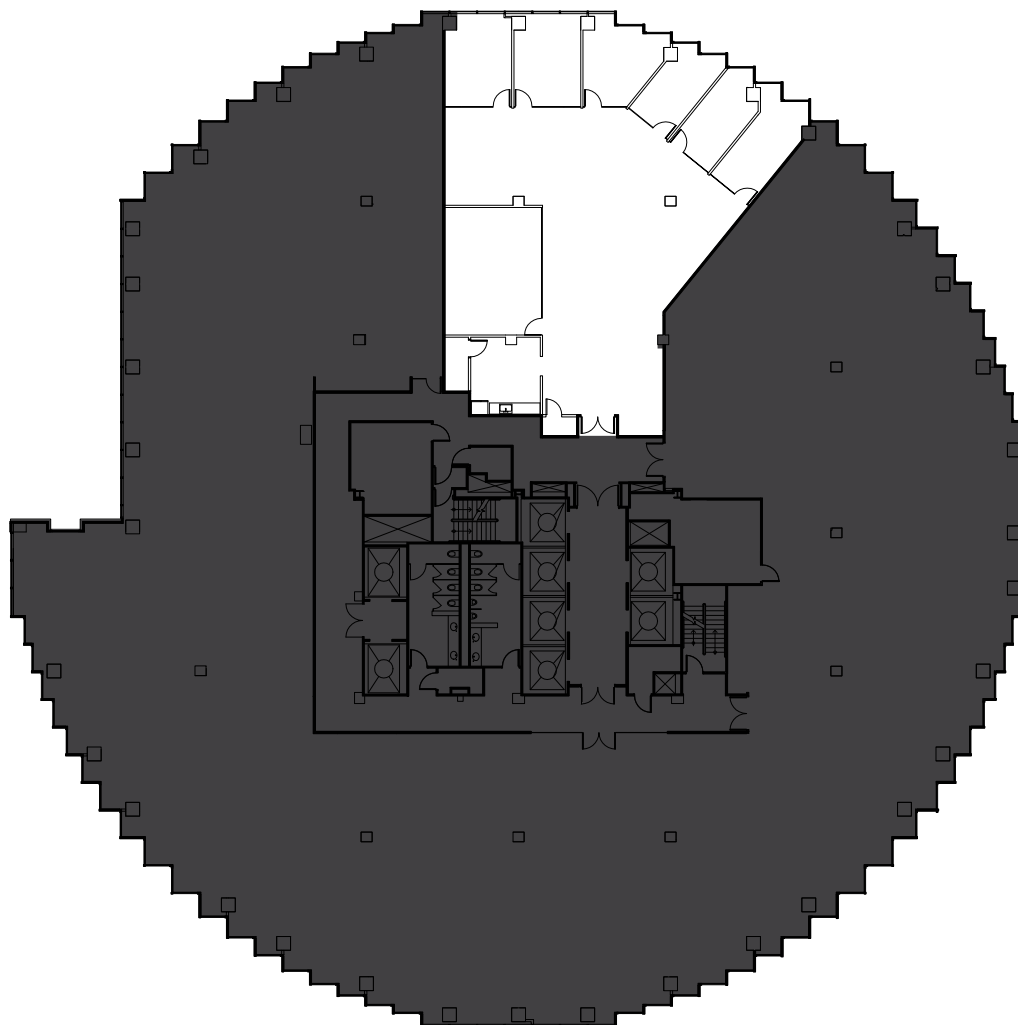

39/FL  
4,530sf

101 CALIFORNIA

#### As Built Plan

- One of two new, contiguous pre-built suites
- 6 perimeter offices with full-height glass fronts, 1 interior conference room with full-height glass front, kitchen/production area, IT closet, open area for up to 20 desks
- Double door elevator identity
- Exceptional views of Bay Bridge, Treasure Island, Coit Tower, Mt. Diablo and San Francisco Bay
- Available immediately