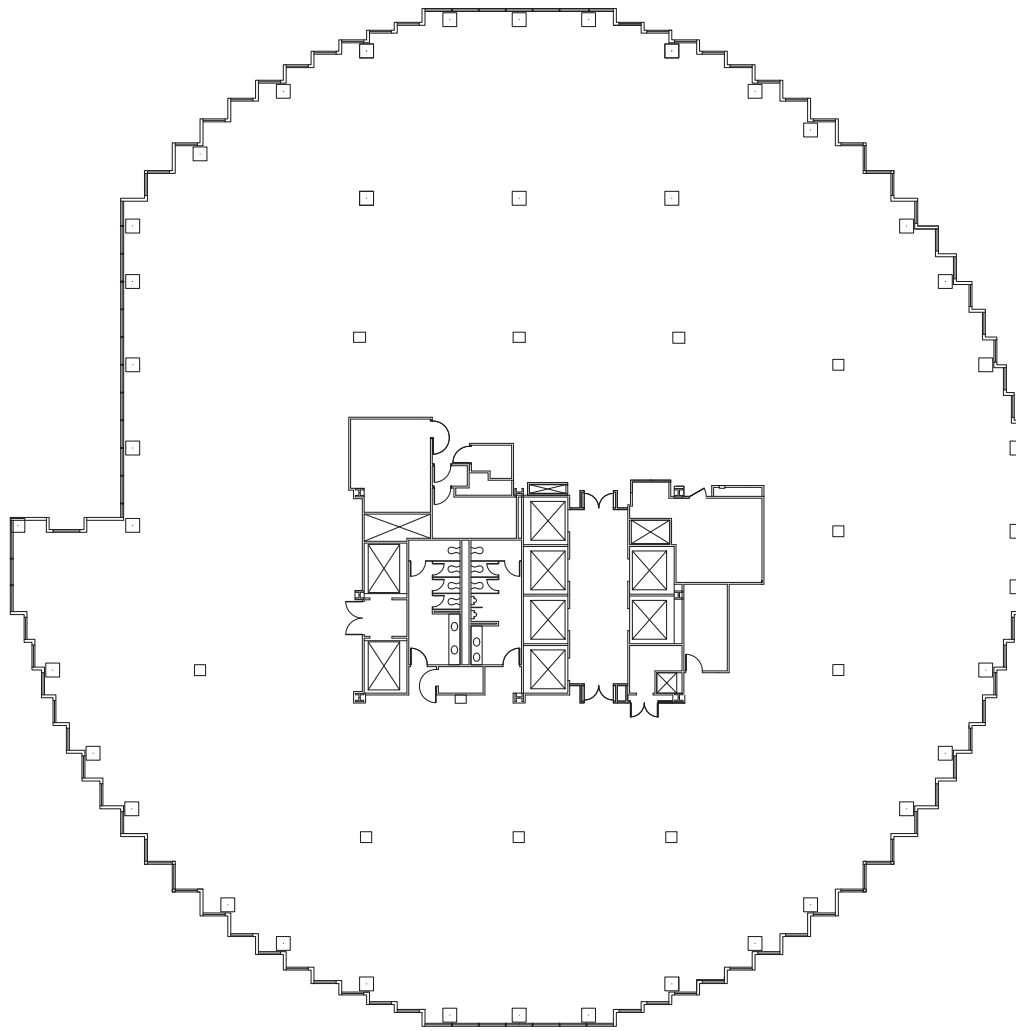

40/FL
25,633 sf

101 CALIFORNIA

As Built Plan

- Full Floor opportunity
- Part of a 76,036 contiguous sf block
- Exceptional panoramic views of the Golden Gate Bridge, Bay Bridge, Mt. Tam, Alcatraz and Pacific Ocean
- Available immediately