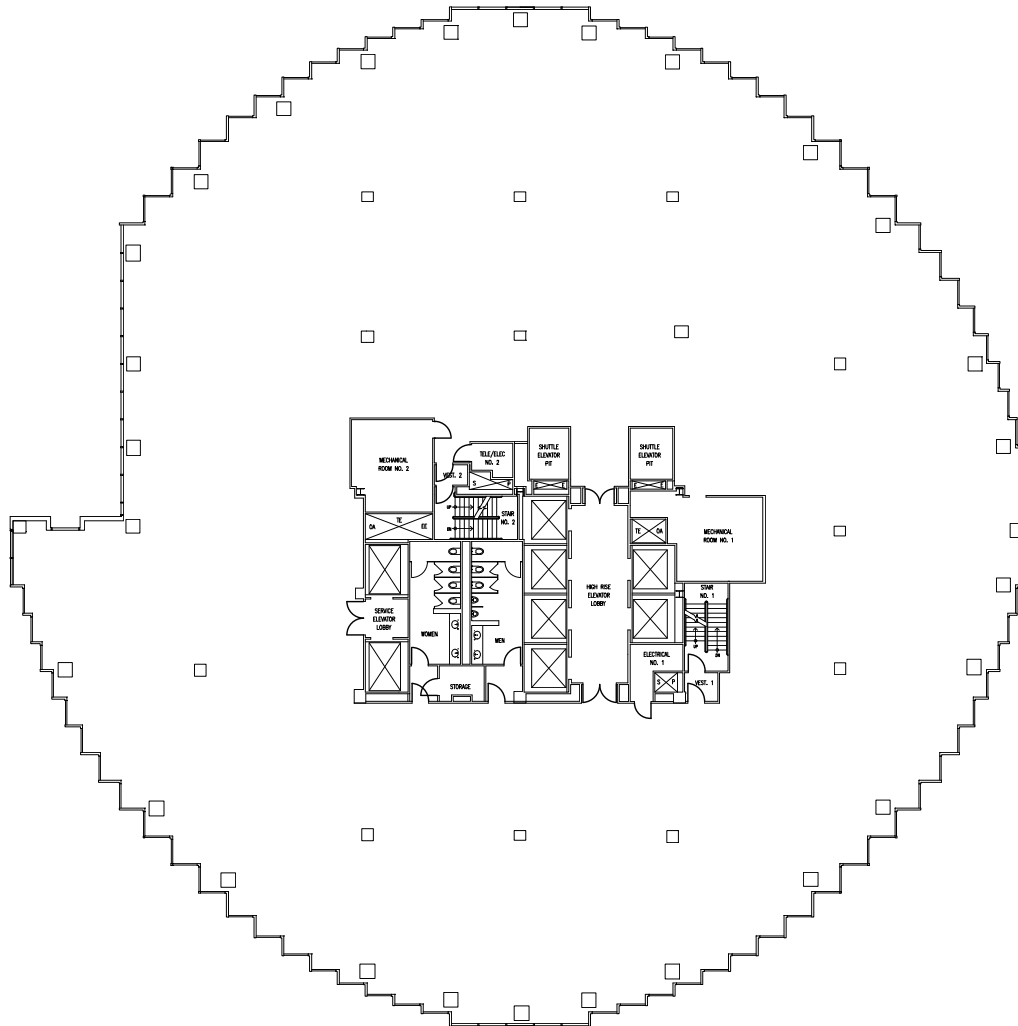

44/FL
24,424 sf

101 CALIFORNIA

Demising Plan

- Rare full floor view space opportunity
- Exceptional panoramic views of the Golden Gate Bridge, Bay Bridge, Mt. Tam, Alcatraz and Pacific Ocean
- Available August 1, 2018