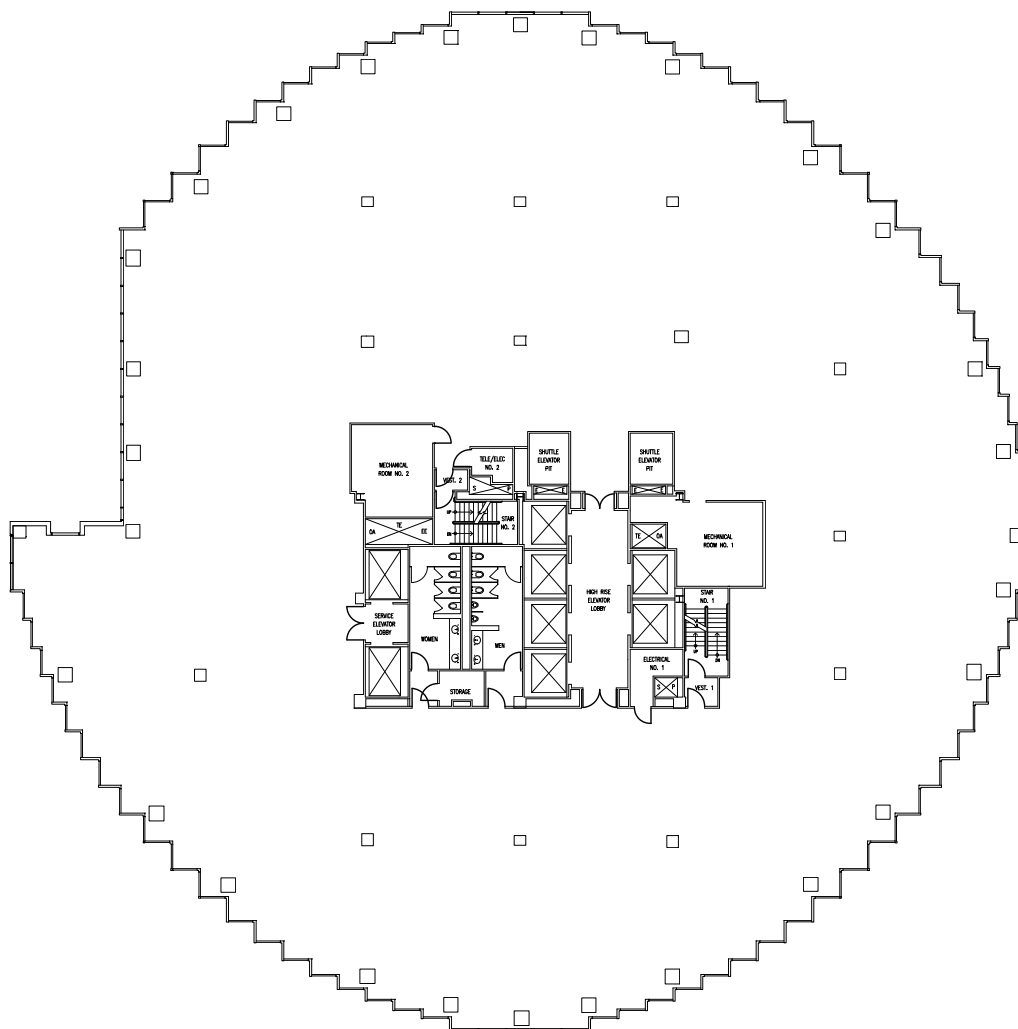

44/FL
24,424 sf

101 CALIFORNIA

Demising Plan

- Rare full floor view space opportunity
- Exceptional panoramic views of the Golden Gate Bridge, Bay Bridge, Mt. Tam, Alcatraz and Pacific Ocean
- Available August 1, 2018