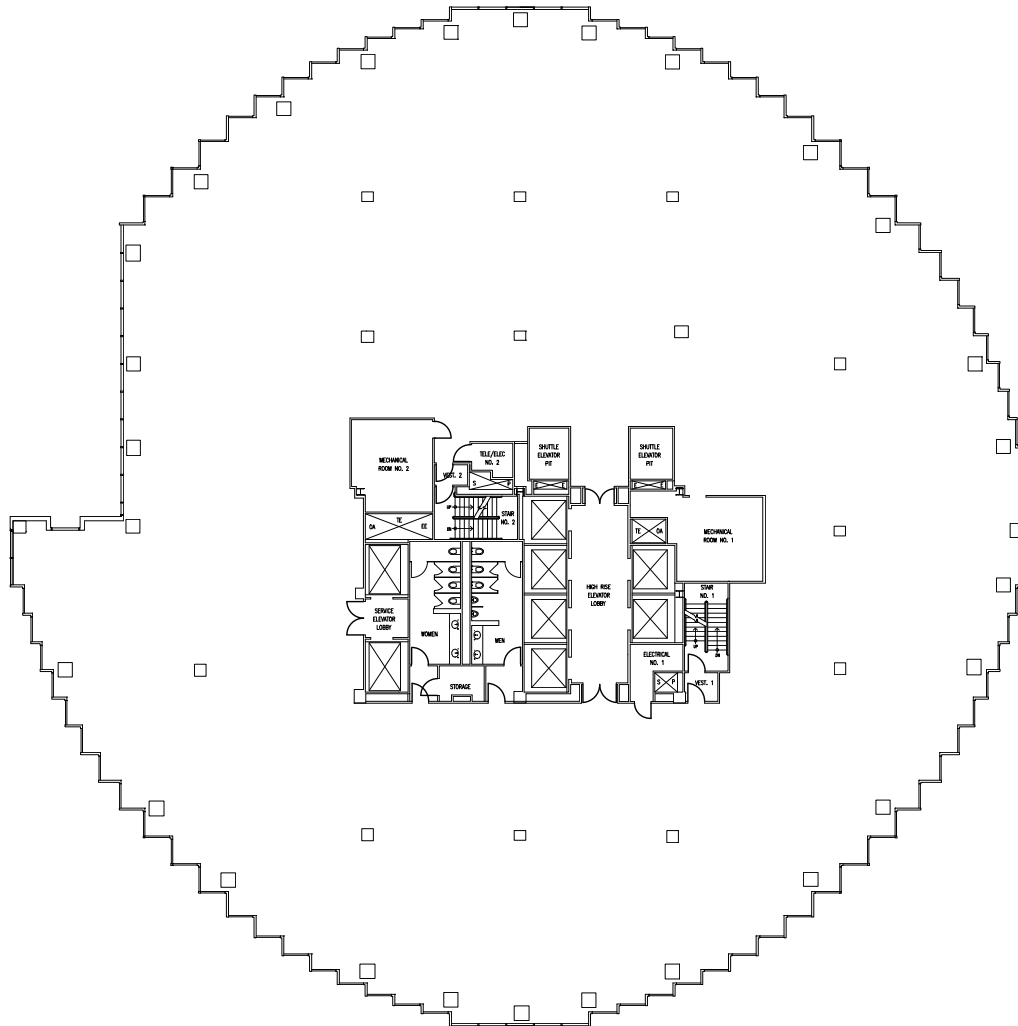

44/FL  
24,424 sf

101 CALIFORNIA

### Demising Plan

- Rare full floor view space opportunity
- Exceptional panoramic views of the Golden Gate Bridge, Bay Bridge, Mt. Tam, Alcatraz and Pacific Ocean
- Available immediately