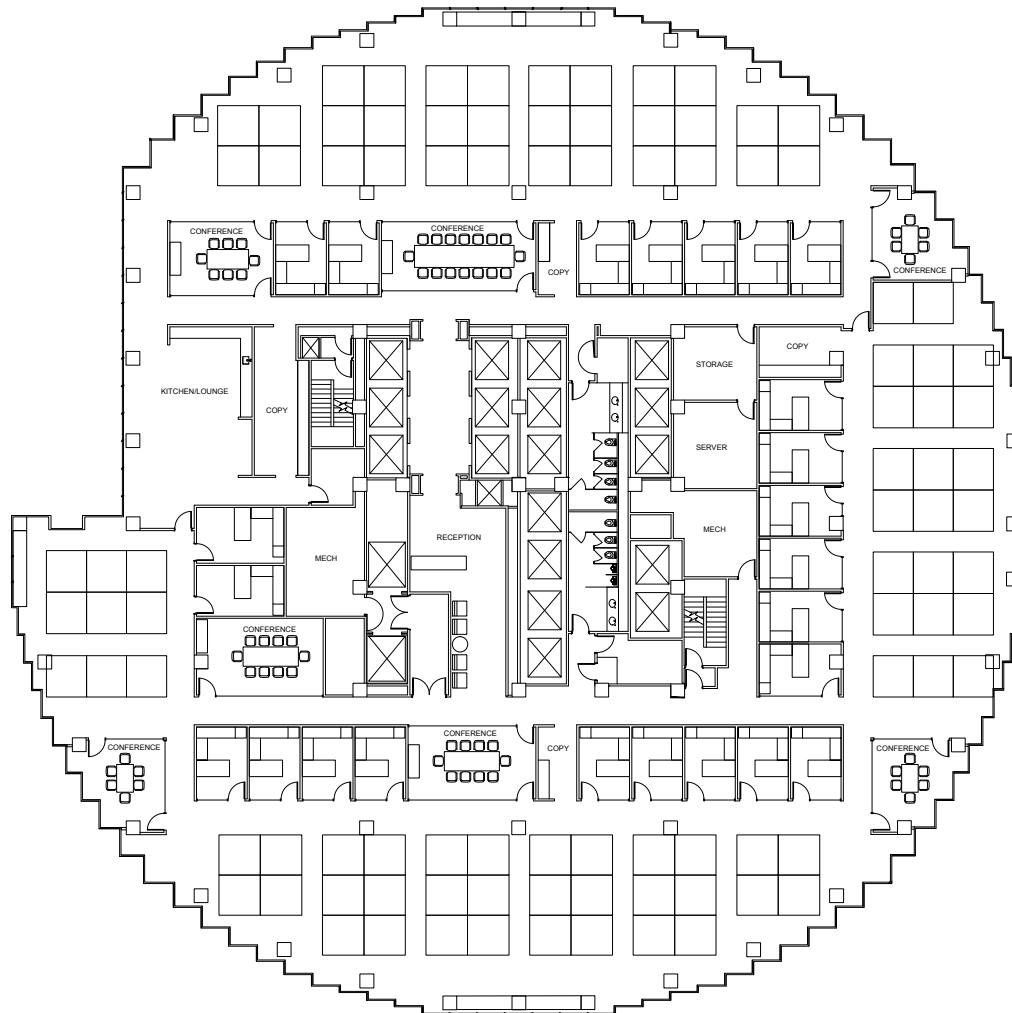

101 CALIFORNIA

Hypothetical Full Floor  
**Collaborative Professional  
 Services Plan**

**Program Summary**

Total Headcount	121
Interior Offices	24
Workstations	96
Reception	1

**Support Space**

Large Conference	1
Medium Conference	6
Kitchen / Lounge	1
Copy	4
Server	1
Storage	1