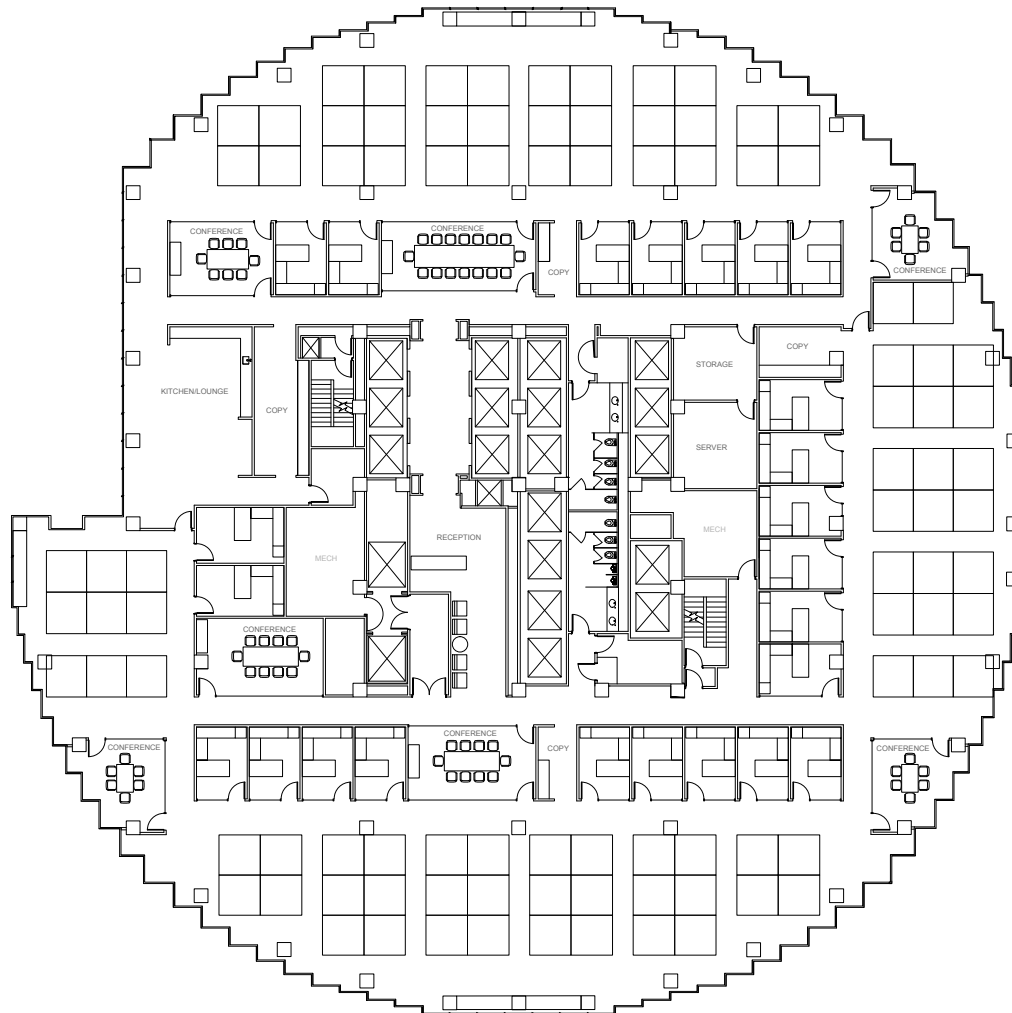

101 CALIFORNIA

Hypothetical Full Floor
**Collaborative Professional
 Services Plan**

Program Summary

Total Headcount	121
Interior Offices	24
Workstations	96
Reception	1
Support Space	
Large Conference	1
Medium Conference	6
Kitchen / Lounge	1
Copy	4
Server	1
Storage	1